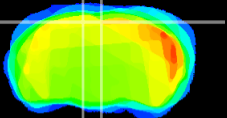

Coronal

Sagittal-R

Sagittal-L

ViBrism: CX00277
Horizontal

RS