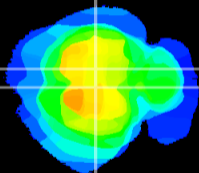

Coronal

Sagittal-R

Sagittal-L

ViBrism: CX00277
Horizontal

RS