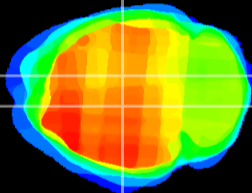

Coronal

Sagittal-R

Sagittal-L

ViBrism: CX00281
Horizontal

DG