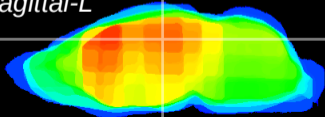

Coronal

Sagittal-R

Sagittal-L

ViBrism: CX00281
Horizontal

DG