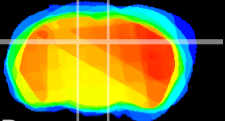

Coronal

Sagittal-R

Sagittal-L

ViBrism: CX00281
Horizontal

DG