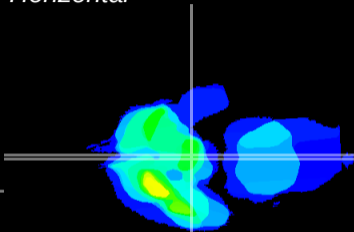

Coronal

Sagittal-R

Sagittal-L

ViBrism: CX00282
Horizontal

ME