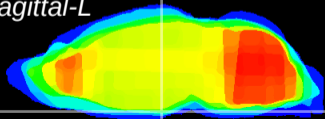

Coronal

Sagittal-R

Sagittal-L

ViBrism: CX00282
Horizontal

ME