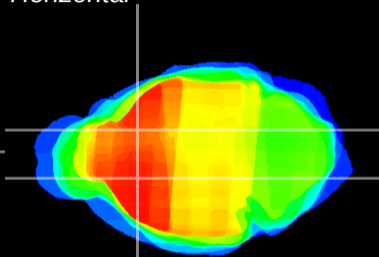

Coronal

Sagittal-R

Sagittal-L

ViBrism: CX00283
Horizontal

CPU medial