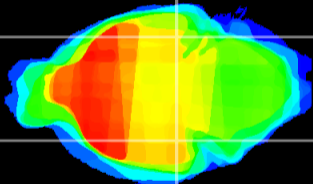

Coronal

Sagittal-R

Sagittal-L

ViBrism: CX00283
Horizontal

ventral S