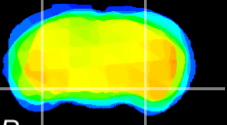

Coronal

Sagittal-R

Sagittal-L

ViBrism: CX00283
Horizontal

ventral S