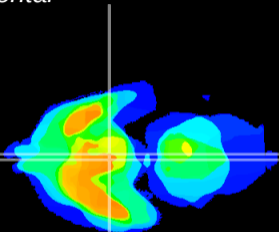

Coronal

Sagittal-R

Sagittal-L

ViBrism: CX00284
Horizontal

Arc