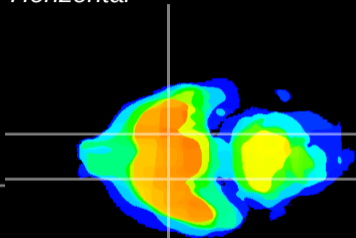

Coronal

Sagittal-R

Sagittal-L

ViBrism: CX00284
Horizontal

S0