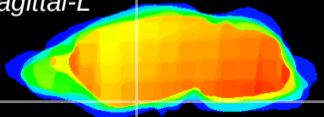

Coronal

Sagittal-R

Sagittal-L

ViBrism: CX00284
Horizontal

S0