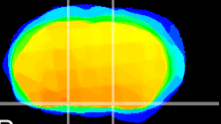

Coronal

Sagittal-R

Sagittal-L

ViBrism: CX00284
Horizontal

S0