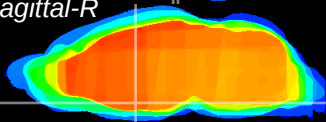

Coronal

Sagittal-R

Sagittal-L

ViBrisM: CX00285
Horizontal

SPa ventral