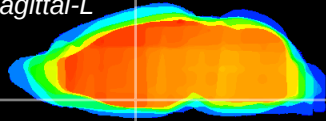

Coronal

Sagittal-R

Sagittal-L

ViBrisM: CX00285
Horizontal

SPa ventral