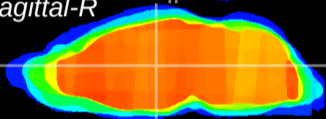

Coronal

Sagittal-R

Sagittal-L

ViBrism: CX00287
Horizontal

MD