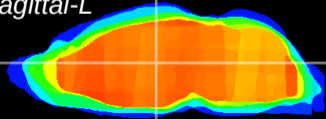

Coronal

Sagittal-R

Sagittal-L

ViBrism: CX00287
Horizontal

MD