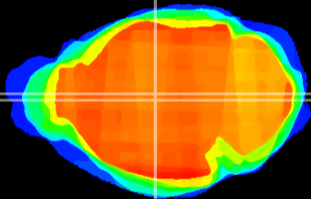

Coronal

Sagittal-R

Sagittal-L

ViBrism: CX00287
Horizontal

MD