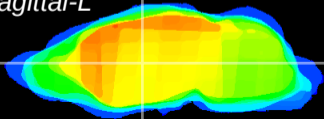

Coronal

Sagittal-R

Sagittal-L

ViBrism: CX00292  
Horizontal

VA/VL