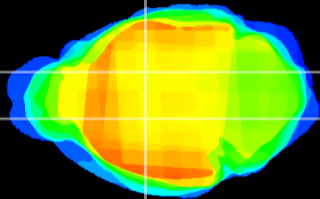

Coronal

Sagittal-R

Sagittal-L

ViBrism: CX00292  
Horizontal

VA/VL