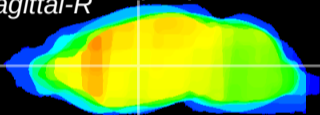

Coronal

Sagittal-R

Sagittal-L

ViBrism: CX00292  
Horizontal

VA/VL