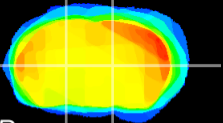

Coronal

Sagittal-R

Sagittal-L

ViBrism: CX00292  
Horizontal

VA/VL