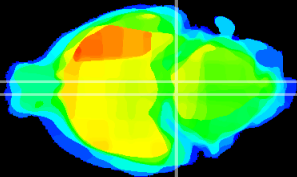

Coronal

Sagittal-R

Sagittal-L

ViBrism: CX00298
Horizontal

Pn