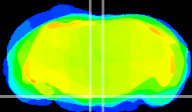

Coronal

Sagittal-R

Sagittal-L

ViBrism: CX00298
Horizontal

Pn