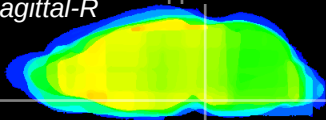

Coronal

Sagittal-R

Sagittal-L

ViBrism: CX00298
Horizontal

Pn