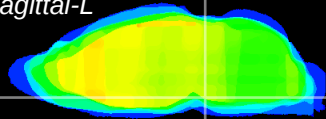

Coronal

Sagittal-R

Sagittal-L

ViBrism: CX00298
Horizontal

Pn