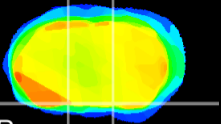

Coronal

Sagittal-R

Sagittal-L

ViBrism: CX00298
Horizontal

S0