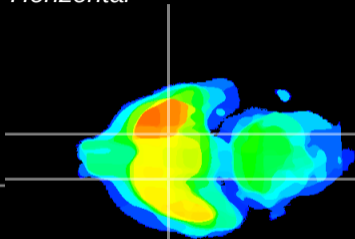

Coronal

Sagittal-R

Sagittal-L

ViBrism: CX00298
Horizontal

S0