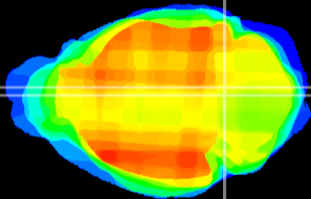

Coronal

Sagittal-R

Sagittal-L

ViBrism: CX00299
Horizontal

Tg