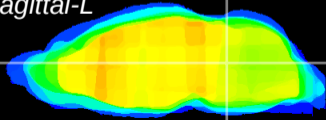

Coronal

Sagittal-R

Sagittal-L

ViBrism: CX00299
Horizontal

Tg