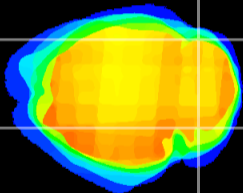

Coronal

Sagittal-R

Sagittal-L

ViBrism: CX00300
Horizontal

Cb lobe