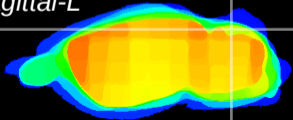

Coronal

Sagittal-R

Sagittal-L

ViBrism: CX00300
Horizontal

Cb lobe