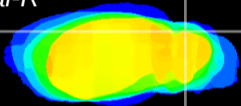

Coronal

Sagittal-R

Sagittal-L

ViBrism: CX00300
Horizontal

Cb lobe