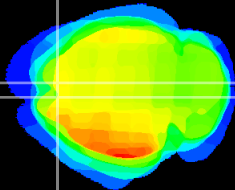

Coronal

Sagittal-R

Sagittal-L

ViBrism: CX00301
Horizontal

Cx motor