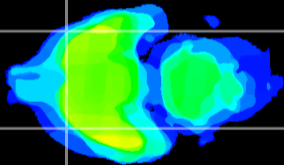

Coronal

Sagittal-R

Sagittal-L

ViBrism: CX00301
Horizontal

Pir