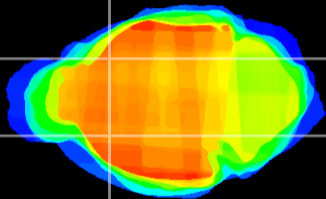

Coronal

Sagittal-R

Sagittal-L

ViBrism: CX00302  
Horizontal

CPU lateral