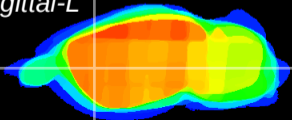

Coronal

Sagittal-R

Sagittal-L

ViBrism: CX00302  
Horizontal

CPU lateral