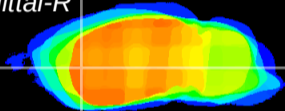

Coronal

Sagittal-R

Sagittal-L

ViBrism: CX00302  
Horizontal

CPU lateral