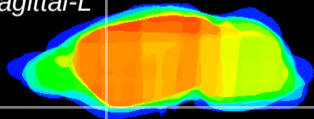

Coronal

Sagittal-R

Sagittal-L

ViBrism: CX00302
Horizontal

Tu