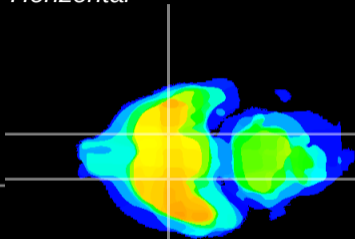

Coronal

Sagittal-R

Sagittal-L

ViBriSM: CX00303
Horizontal

S0