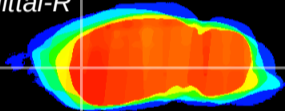

Coronal

Sagittal-R

Sagittal-L

ViBriSM: CX00304
Horizontal

CPU lateral