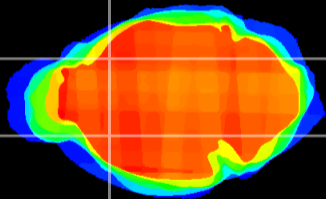

Coronal

Sagittal-R

Sagittal-L

ViBriSM: CX00304
Horizontal

CPU lateral