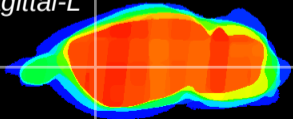

Coronal

Sagittal-R

Sagittal-L

ViBriSM: CX00304
Horizontal

CPU lateral