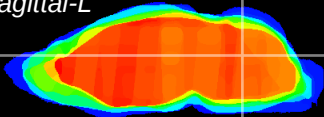

Coronal

Sagittal-R

Sagittal-L

ViBrism: CX00304  
Horizontal

Cb nucleus