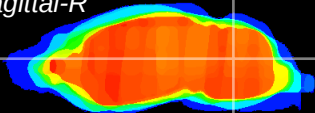

Coronal

Sagittal-R

Sagittal-L

ViBrism: CX00304  
Horizontal

Cb nucleus