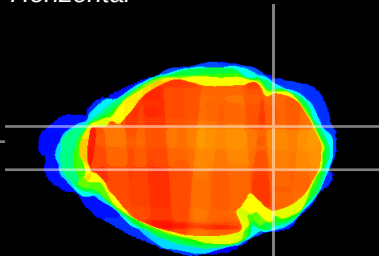

Coronal

Sagittal-R

Sagittal-L

ViBrism: CX00304  
Horizontal

Cb nucleus