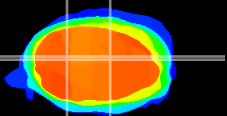

Coronal

Sagittal-R

Sagittal-L

ViBrism: CX00304  
Horizontal

Cb nucleus