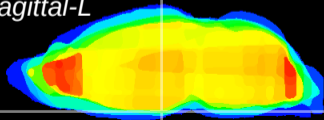

Coronal

Sagittal-R

Sagittal-L

ViBrism: CX00308
Horizontal

ME