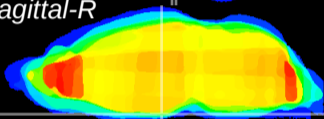

Coronal

Sagittal-R

Sagittal-L

ViBrism: CX00308
Horizontal

ME