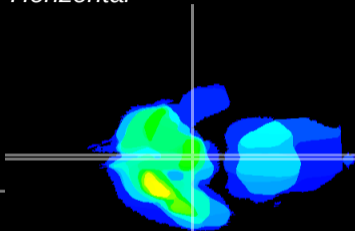

Coronal

Sagittal-R

Sagittal-L

ViBrism: CX00308
Horizontal

ME