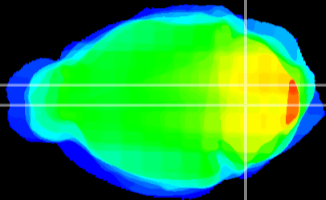

Coronal

Sagittal-R

Sagittal-L

ViBrism: CX00312
Horizontal

MVe