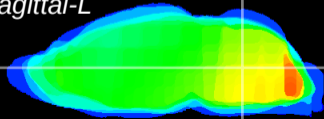

Coronal

Sagittal-R

Sagittal-L

ViBrism: CX00312
Horizontal

MVe