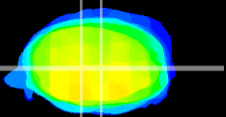

Coronal

Sagittal-R

Sagittal-L

ViBrism: CX00312
Horizontal

MVe