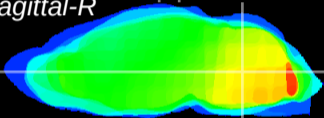

Coronal

Sagittal-R

Sagittal-L

ViBrism: CX00312
Horizontal

MVe