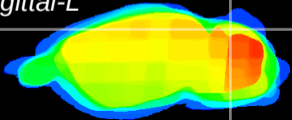

Coronal

Sagittal-R

Sagittal-L

ViBrism: CX00315
Horizontal

Cb lobe