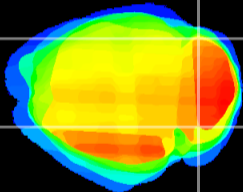

Coronal

Sagittal-R

Sagittal-L

ViBrism: CX00315
Horizontal

Cb lobe