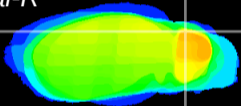

Coronal

Sagittal-R

Sagittal-L

ViBrism: CX00315
Horizontal

Cb lobe