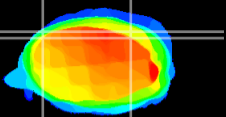

Coronal

Sagittal-R

Sagittal-L

ViBrism: CX00315
Horizontal

Cb lobe