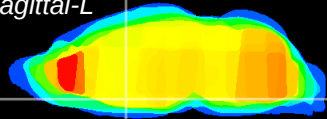

Coronal

Sagittal-R

Sagittal-L

ViBrism: CX00318  
Horizontal

MPA