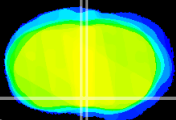

Coronal

Sagittal-R

Sagittal-L

ViBrism: CX00318  
Horizontal

MPA