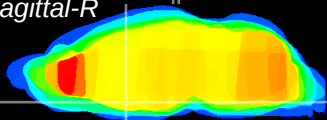

Coronal

Sagittal-R

Sagittal-L

ViBrism: CX00318  
Horizontal

MPA