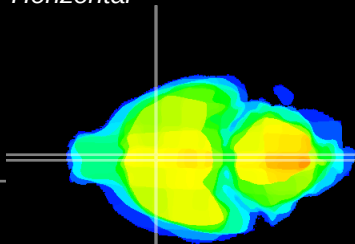

Coronal

Sagittal-R

Sagittal-L

ViBrism: CX00318  
Horizontal

MPA