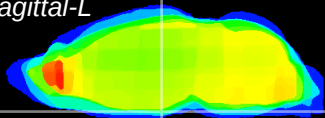

Coronal

Sagittal-R

Sagittal-L

ViBrism: CX00320
Horizontal

ME