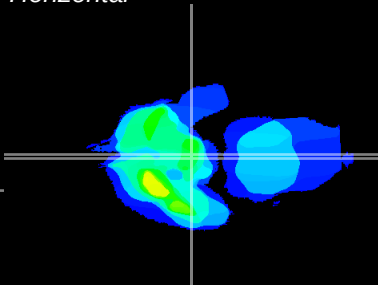

Coronal

Sagittal-R

Sagittal-L

ViBrism: CX00320
Horizontal

ME