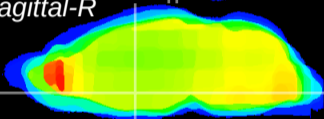

Coronal

Sagittal-R

Sagittal-L

ViBrism: CX00320
Horizontal

Pa