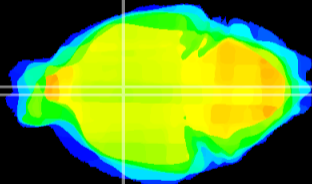

Coronal

Sagittal-R

Sagittal-L

ViBrism: CX00320
Horizontal

Pa