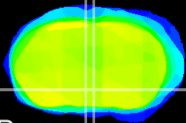

Coronal

Sagittal-R

Sagittal-L

ViBrism: CX00320
Horizontal

Pa