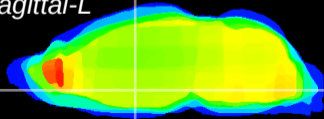

Coronal

Sagittal-R

Sagittal-L

ViBrism: CX00320
Horizontal

Pa