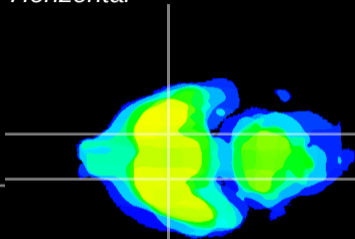

Coronal

Sagittal-R

Sagittal-L

ViBrism: CX00320
Horizontal

S0