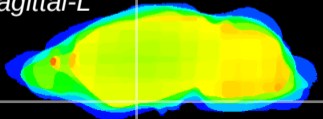

Coronal

Sagittal-R

Sagittal-L

ViBrism: CX00320
Horizontal

S0