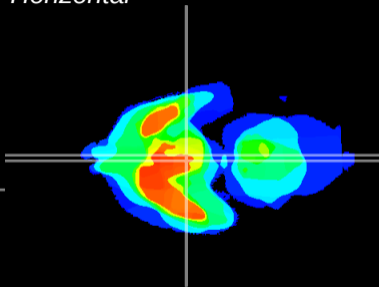

Coronal

Sagittal-R

Sagittal-L

ViBrism: CX00322
Horizontal

Arc