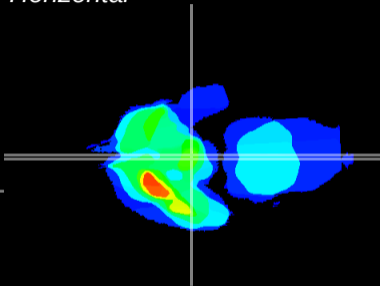

Coronal

Sagittal-R

Sagittal-L

ViBrism: CX00322
Horizontal

ME