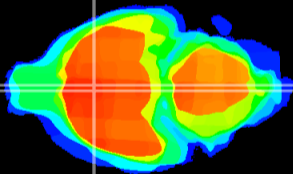

Coronal

Sagittal-R

Sagittal-L

ViBrism: CX00322
Horizontal

MPA