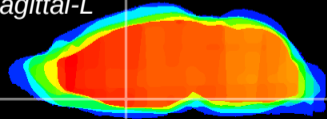

Coronal

Sagittal-R

Sagittal-L

ViBrism: CX00322
Horizontal

MPA