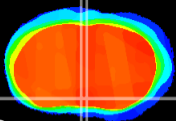

Coronal

Sagittal-R

Sagittal-L

ViBrism: CX00322
Horizontal

MPA