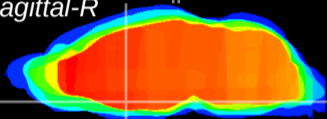

Coronal

Sagittal-R

Sagittal-L

ViBrism: CX00322
Horizontal

MPA