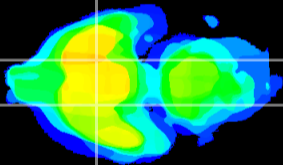

Coronal

Sagittal-R

Sagittal-L

ViBriSM: CX00325
Horizontal

S0