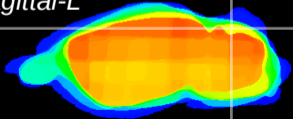

Coronal

Sagittal-R

Sagittal-L

ViBrism: CX00326
Horizontal

Cb lobe