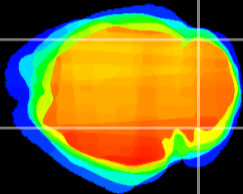

Coronal

Sagittal-R

Sagittal-L

ViBrism: CX00326
Horizontal

Cb lobe