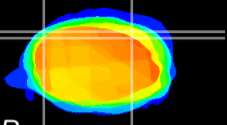

Coronal

Sagittal-R

Sagittal-L

ViBrism: CX00326
Horizontal

Cb lobe