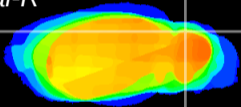

Coronal

Sagittal-R

Sagittal-L

ViBrism: CX00326
Horizontal

Cb lobe