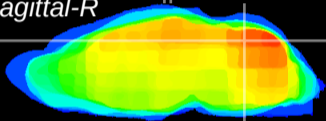

Coronal

Sagittal-R

Sagittal-L

ViBrism: CX00328
Horizontal

Cb vermis