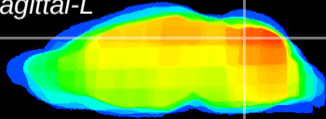

Coronal

Sagittal-R

Sagittal-L

ViBrism: CX00328
Horizontal

Cb vermis