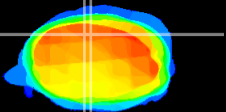

Coronal

Sagittal-R

Sagittal-L

ViBrism: CX00328
Horizontal

Cb vermis