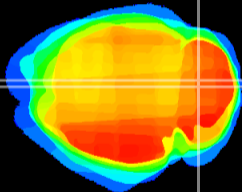

Coronal

Sagittal-R

Sagittal-L

ViBrism: CX00328
Horizontal

Cb vermis