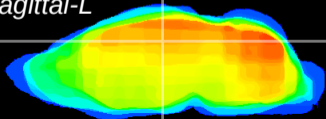

Coronal

Sagittal-R

Sagittal-L

ViBrism: CX00328
Horizontal

DG