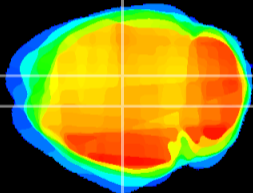

Coronal

Sagittal-R

Sagittal-L

ViBrism: CX00328
Horizontal

DG