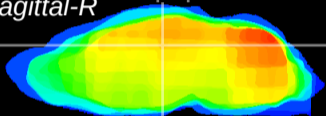

Coronal

Sagittal-R

Sagittal-L

ViBrism: CX00328
Horizontal

DG