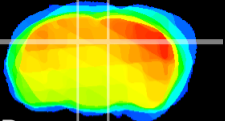

Coronal

Sagittal-R

Sagittal-L

ViBrism: CX00328
Horizontal

DG