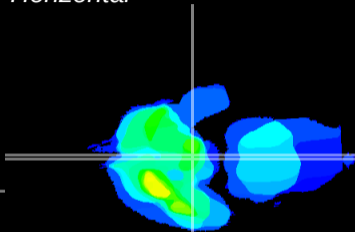

Coronal

Sagittal-R

Sagittal-L

ViBrism: CX00334
Horizontal

ME