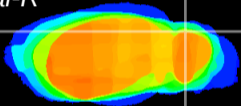

Coronal

Sagittal-R

Sagittal-L

ViBrism: CX00335
Horizontal

Cb lobe