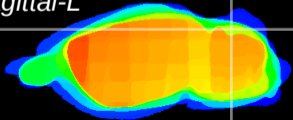

Coronal

Sagittal-R

Sagittal-L

ViBrism: CX00335
Horizontal

Cb lobe