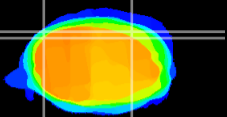

Coronal

Sagittal-R

Sagittal-L

ViBrism: CX00335
Horizontal

Cb lobe