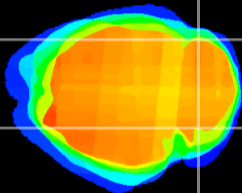

Coronal

Sagittal-R

Sagittal-L

ViBrism: CX00335
Horizontal

Cb lobe