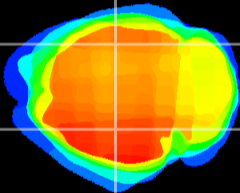

Coronal

Sagittal-R

Sagittal-L

ViBriSM: CX00336
Horizontal

CA2/CA3