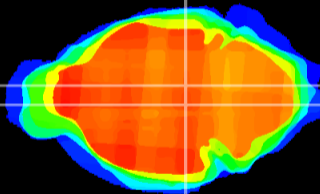

Coronal

Sagittal-R

Sagittal-L

ViBrism: CX00337
Horizontal

VTA