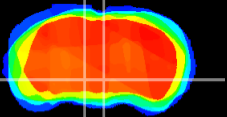

Coronal

Sagittal-R

Sagittal-L

ViBrism: CX00337
Horizontal

VTA