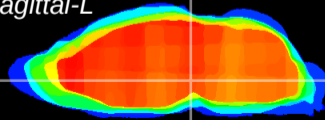

Coronal

Sagittal-R

Sagittal-L

ViBrism: CX00337
Horizontal

VTA