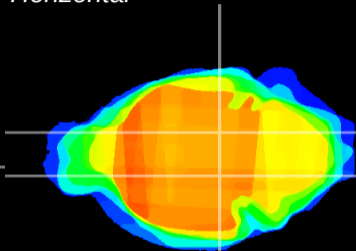

Coronal

Sagittal-R

Sagittal-L

ViBriSM: CX00339
Horizontal

SN