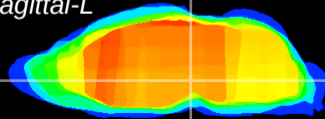

Coronal

Sagittal-R

Sagittal-L

ViBrism: CX00339
Horizontal

VTA