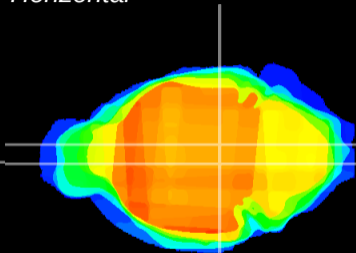

Coronal

Sagittal-R

Sagittal-L

ViBrism: CX00339
Horizontal

VTA