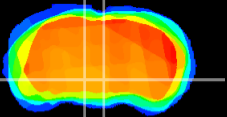

Coronal

Sagittal-R

Sagittal-L

ViBrism: CX00339
Horizontal

VTA