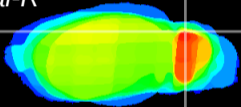

Coronal

Sagittal-R

Sagittal-L

ViBrism: CX00340
Horizontal

Cb lobe