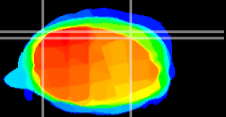

Coronal

Sagittal-R

Sagittal-L

ViBrism: CX00340
Horizontal

Cb lobe