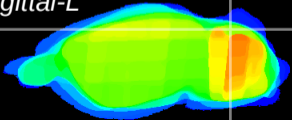

Coronal

Sagittal-R

Sagittal-L

ViBrism: CX00340
Horizontal

Cb lobe