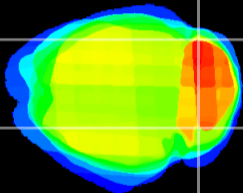

Coronal

Sagittal-R

Sagittal-L

ViBrism: CX00340
Horizontal

Cb lobe