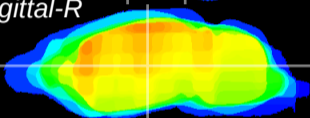

Coronal

Sagittal-R

Sagittal-L

ViBrism: CX00350
Horizontal

VPM/VPL