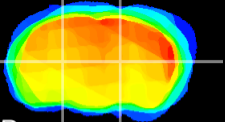

Coronal

Sagittal-R

Sagittal-L

ViBrism: CX00350
Horizontal

VPM/VPL