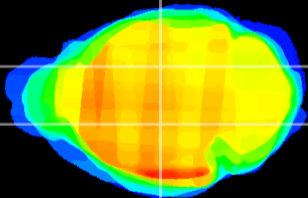

Coronal

Sagittal-R

Sagittal-L

ViBrism: CX00350
Horizontal

VPM/VPL