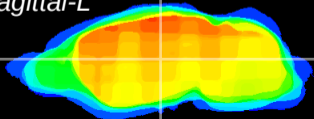

Coronal

Sagittal-R

Sagittal-L

ViBrism: CX00350
Horizontal

VPM/VPL