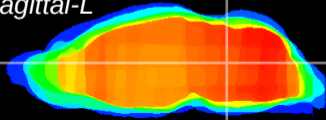

Coronal

Sagittal-R

Sagittal-L

ViBrism: CX00352
Horizontal

Tg