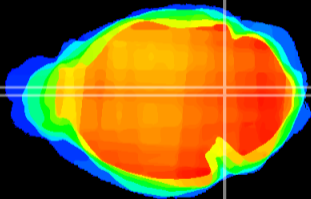

Coronal

Sagittal-R

Sagittal-L

ViBrism: CX00352
Horizontal

Tg