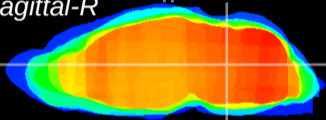

Coronal

Sagittal-R

Sagittal-L

ViBrism: CX00352
Horizontal

Tg