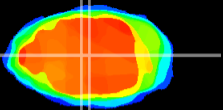

Coronal

Sagittal-R

Sagittal-L

ViBrism: CX00352
Horizontal

Tg