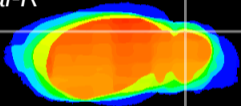

Coronal

Sagittal-R

Sagittal-L

ViBrism: CX00354
Horizontal

Cb lobe