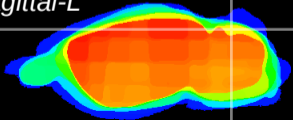

Coronal

Sagittal-R

Sagittal-L

ViBrism: CX00354
Horizontal

Cb lobe