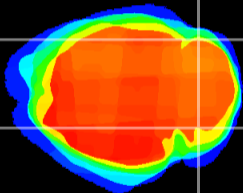

Coronal

Sagittal-R

Sagittal-L

ViBrism: CX00354
Horizontal

Cb lobe