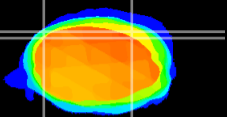

Coronal

Sagittal-R

Sagittal-L

ViBrism: CX00354
Horizontal

Cb lobe