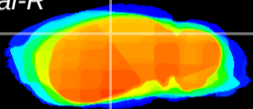

Coronal

Sagittal-R

Sagittal-L

ViBrism: CX00362
Horizontal

CA2/CA3