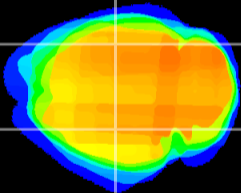

Coronal

Sagittal-R

Sagittal-L

ViBrism: CX00362
Horizontal

CA2/CA3