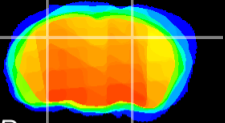

Coronal

Sagittal-R

Sagittal-L

ViBrism: CX00362
Horizontal

CA2/CA3