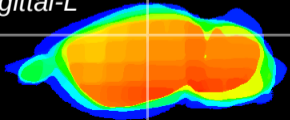

Coronal

Sagittal-R

Sagittal-L

ViBrism: CX00362
Horizontal

CA2/CA3