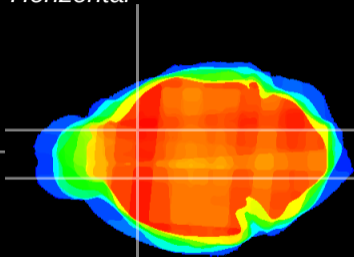

Coronal

Sagittal-R

Sagittal-L

ViBriSM: CX00363
Horizontal

CPU medial