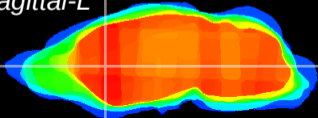

Coronal

Sagittal-R

Sagittal-L

ViBriSM: CX00363
Horizontal

CPU medial