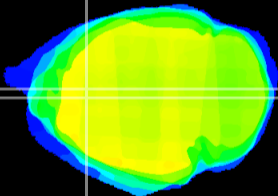

Coronal

Sagittal-R

Sagittal-L

ViBrism: CX00364  
Horizontal

Cx cingulate