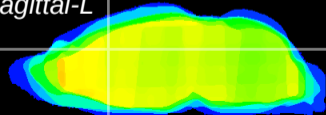

Coronal

Sagittal-R

Sagittal-L

ViBrism: CX00364  
Horizontal

Cx cingulate