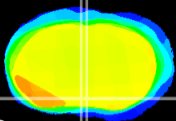

Coronal

Sagittal-R

Sagittal-L

ViBriSM: CX00364
Horizontal

MPA