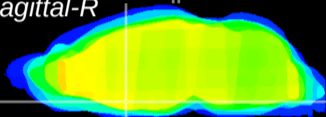

Coronal

Sagittal-R

Sagittal-L

ViBriSM: CX00364
Horizontal

MPA