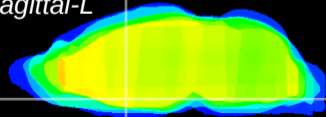

Coronal

Sagittal-R

Sagittal-L

ViBriSM: CX00364
Horizontal

MPA