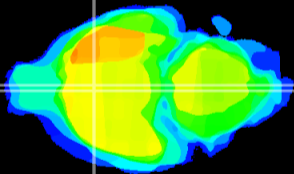

Coronal

Sagittal-R

Sagittal-L

ViBriSM: CX00364
Horizontal

MPA