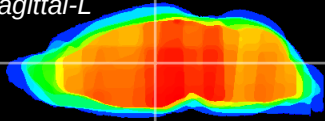

Coronal

Sagittal-R

Sagittal-L

ViBrism: CX00367
Horizontal

MD