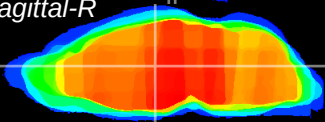

Coronal

Sagittal-R

Sagittal-L

ViBrism: CX00367
Horizontal

MD