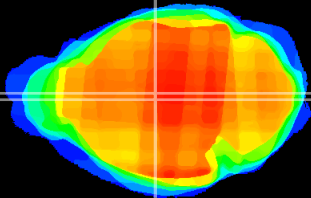

Coronal

Sagittal-R

Sagittal-L

ViBrism: CX00367
Horizontal

MD